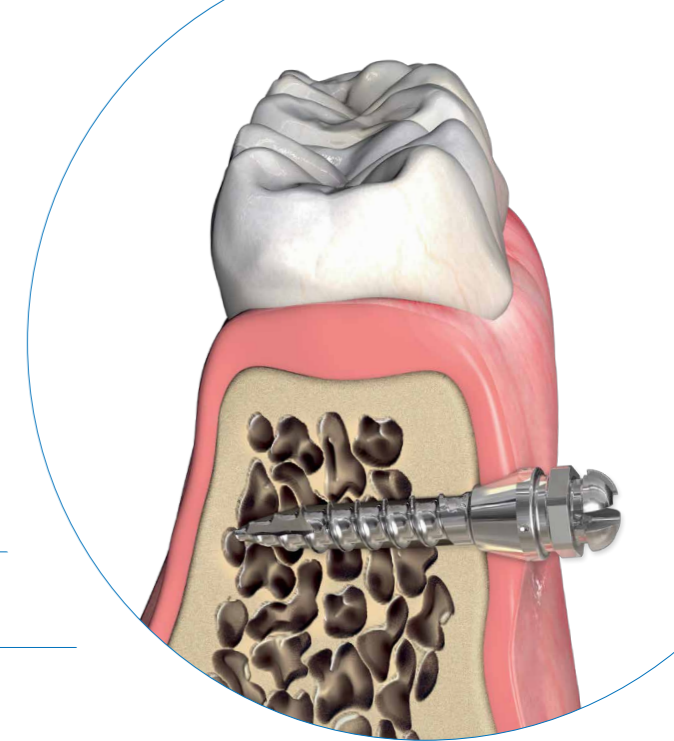

11:00 **Simplicity is the Ultimate Sophistication**

Reliable biomechanics with Dentaurum tomas®-pin

12:30 **Lunch break**

13:30 **Clinical Cases Treated with the tomas®-pin**

15:00 **Coffee break**

15:30 **Hands-on tomas®-pin workshop**

17:00 **End of course**

17:15 **London Eye Tour**

18:30 **Evening reception**

21:30 **End of the day**

tomas®

The complete system for all indications.

The tomas® system: state-of-the-art miniscrew practice

Orthodontic miniscrews have become an important part of modern orthodontics. In this course, Dr. Baumgaertel will teach the treatment concept he developed and redefined over the years, and which, due to its great success rates, has become one of the most widely adopted approaches to orthodontic miniscrew use, worldwide.

The complete system for all indications.

The course will culminate in practical implementation of the learned subject matter in clinically realistic hands-on exercises taught by Dr. Baumgaertel on anatomically correct typodonts, including the placement of multiple tomas®-pins and installation of the biomechanics to treat four clinically relevant indications.