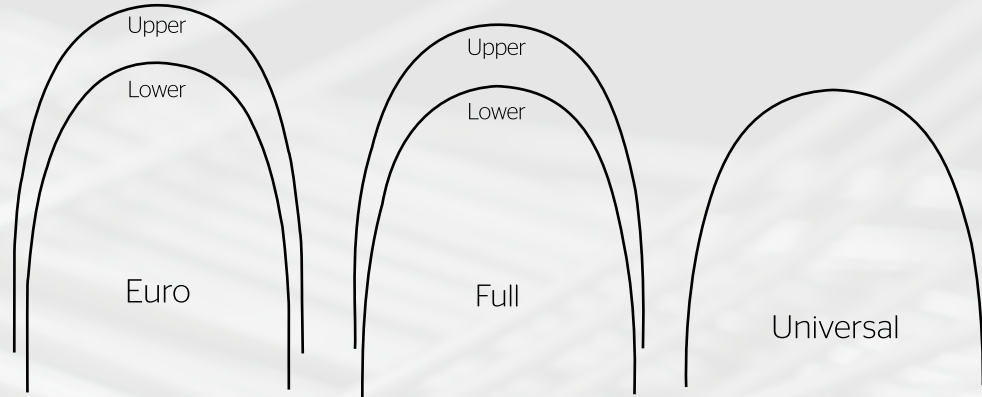

- Super elasticity - very flexible and easy to engage
- Polished finish - low friction
- Superior shape memory - stays active right throughout treatment
- Low, constant force - for most efficient tooth movement and increased patient comfort
- Rigorous quality - every wire performs the same