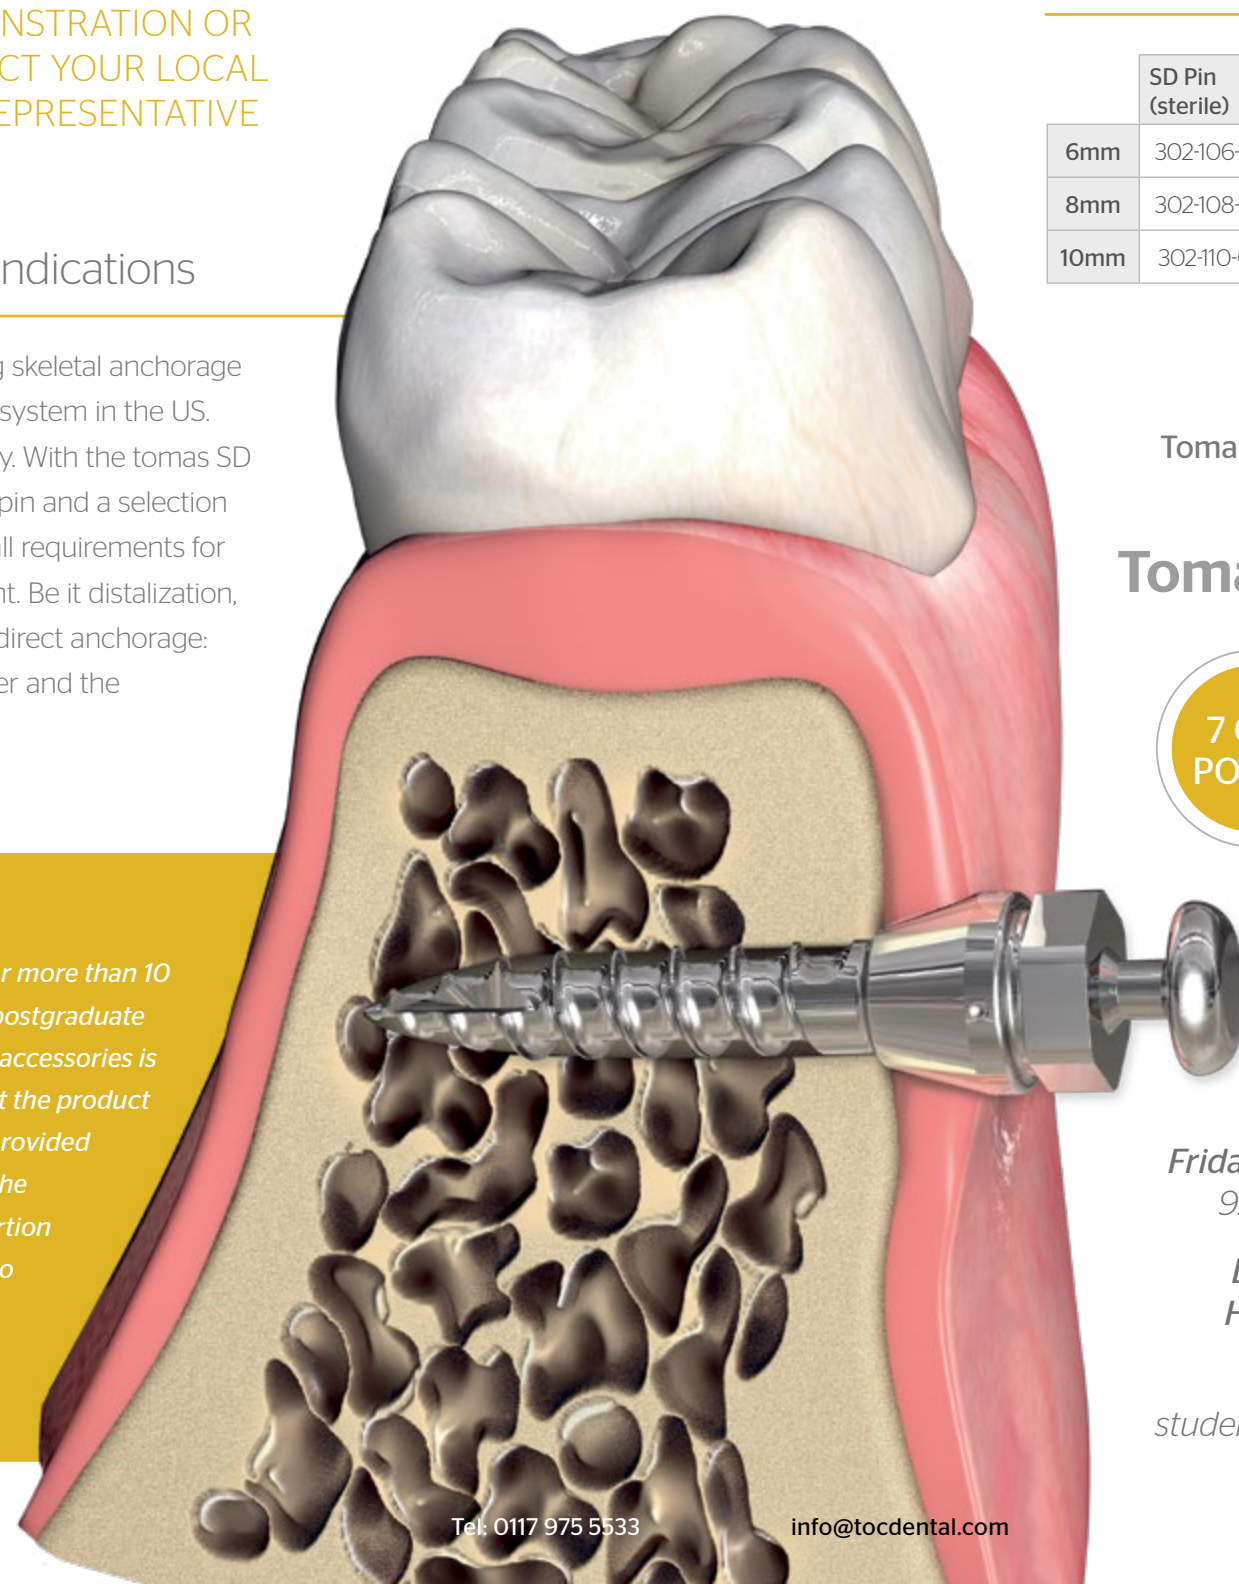

The tomas system has been one of the leading skeletal anchorage systems for many years and it is now the No. 1 system in the US. Users value its easy handling and high reliability. With the tomas SD (Self-Drilling) pin and tomas EP (Elastic Palatal) pin and a selection of abutments for direct and indirect coupling, all requirements for a modern system have been taken into account. Be it distalization, mesialization, intrusion, palatal expansion or indirect anchorage: tomas has something to offer both the beginner and the professional in skeletal anchorage systems.

Testimonial

"I have been using the TOMAS pin in my clinical practice for more than 10 years and we now also use the system in our hospital and postgraduate training programme. The attraction of the TOMAS pin and accessories is both the simplicity and versatility of the system. To support the product I like the ongoing educational opportunities and support provided covering topics such as the importance of the pin design, the relevance of cortical bone thickness, site selection for insertion and when to pre-drill, and appropriate torque at insertion to minimize risk of failure."