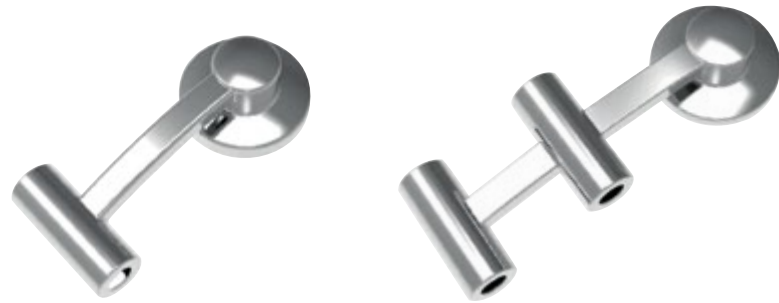

esmail eruptor™

A novel method to aid eruption of partially erupted teeth within one visit. Partially erupted teeth can be bonded without the need for full eruption.

Fully erupted teeth in only 1 visit

- The Esmail Eruptor eyelet is offset from the bonding pad allowing the tooth to be bonded as soon as it erupts but still allows full activation of the NiTi wire.
- No need for constant repositioning of the bracket which only allows 1 - 2mm of eruption.
- 80-gauge mesh base.
- Ideal for canines and second premolars.

PRODUCT	CODE	LIST PRICE
Single Tube (Pk 10)	JB-500-00	£29.95
Double Tube (Pk 10)	JB-500-01	£29.95

Single tube allows full activation in one visit.

Double tube allows sequential activation, perfect for those high canines which may need to be moved in stages.

"We just wanted to let you know how much we are enjoying using the Esmail Eruptors. A complete stroke of genius and saves so much time with multiple repositioning of brackets. Excellent invention!"

Emily Smithard
Consultant and Specialist Orthodontist