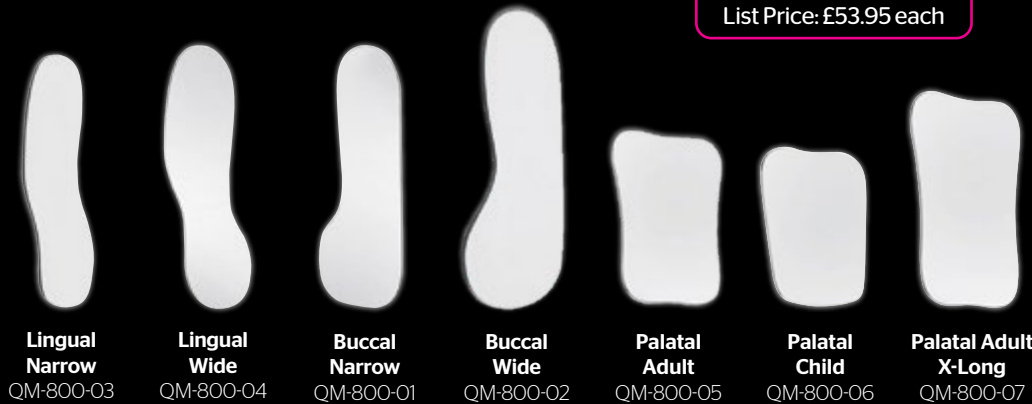

Optimise your clinical photos

DON'T FORGET!
Metal recycles forever!

Rhodium Mirrors

Superior reflectivity to stainless steel and chrome mirrors

- Incredibly smooth edges for extra patient comfort
- Double sided for increased durability

**BUY ANY 4 GET
20%
DISCOUNT**
List Price: £53.95 each

Silicone Handles

Use these with your mirrors to avoid finger prints and smudges. With a flexible stainless steel blade encased in silicone, the handles can be bent with your hands in any position to help you get the perfect picture.