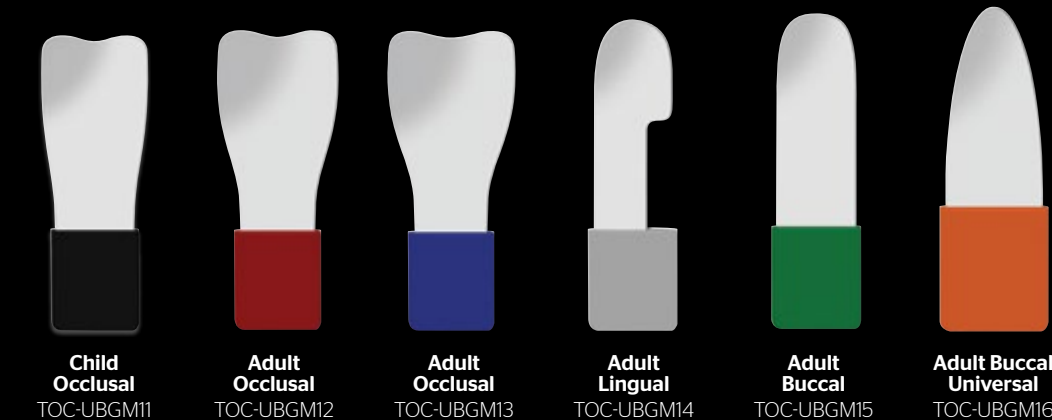

Miss Semina Visram, Consultant Orthodontist

V-Shape Photo Cheek Retractor

C-Shape Photo Cheek Retractor

Ultrabright Glass Mirrors

For close to 100% reflectivity

New generation of dental mirrors providing greater detail for intra-oral images and true colour representation. Single sided, 3mm thick with a removable silicone handle for comfortable handling which can be autoclaved together with the mirror.

**BUY ANY 3 GET
15%
DISCOUNT**
List Price: £98.90 each

Ultrabright vs Standard Occlusal Mirrors

Small Photo Cheek Retractor

Photo Lip Retractor

**BUY ANY 3
RETRACTORS
AND GET A
15%
DISCOUNT**

Mirror Sterilisation Cassettes