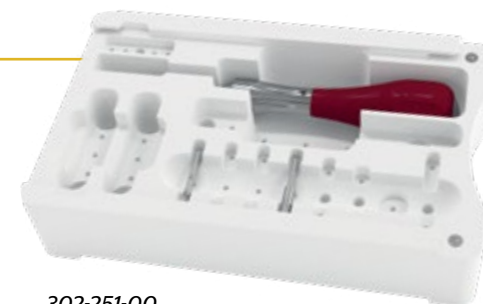

Includes the most important instruments for insertion

- Tomas-tool tray
- Tomas short pilot drill
- Tomas guide driver
- Tomas screwdriver

302-251-00

SPECIAL
INTRODUCTORY
PRICE
£599
(List Price - £650)

Tomas SD Pin